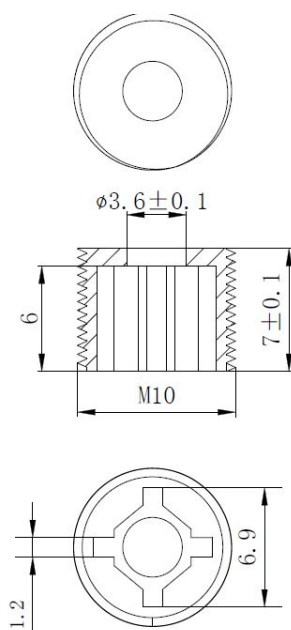

# PRODUCT SHEET

**Description:**

Extra Zamak Screw W/Soft Tip F/Shelf Support "Square" & "Mus"

**Item number:**

22.02.564-0

Units	Box	Carton	HS Code	Barcode
Pcs.	500	500	7318154290	 5704866485227

**SISO A/S**